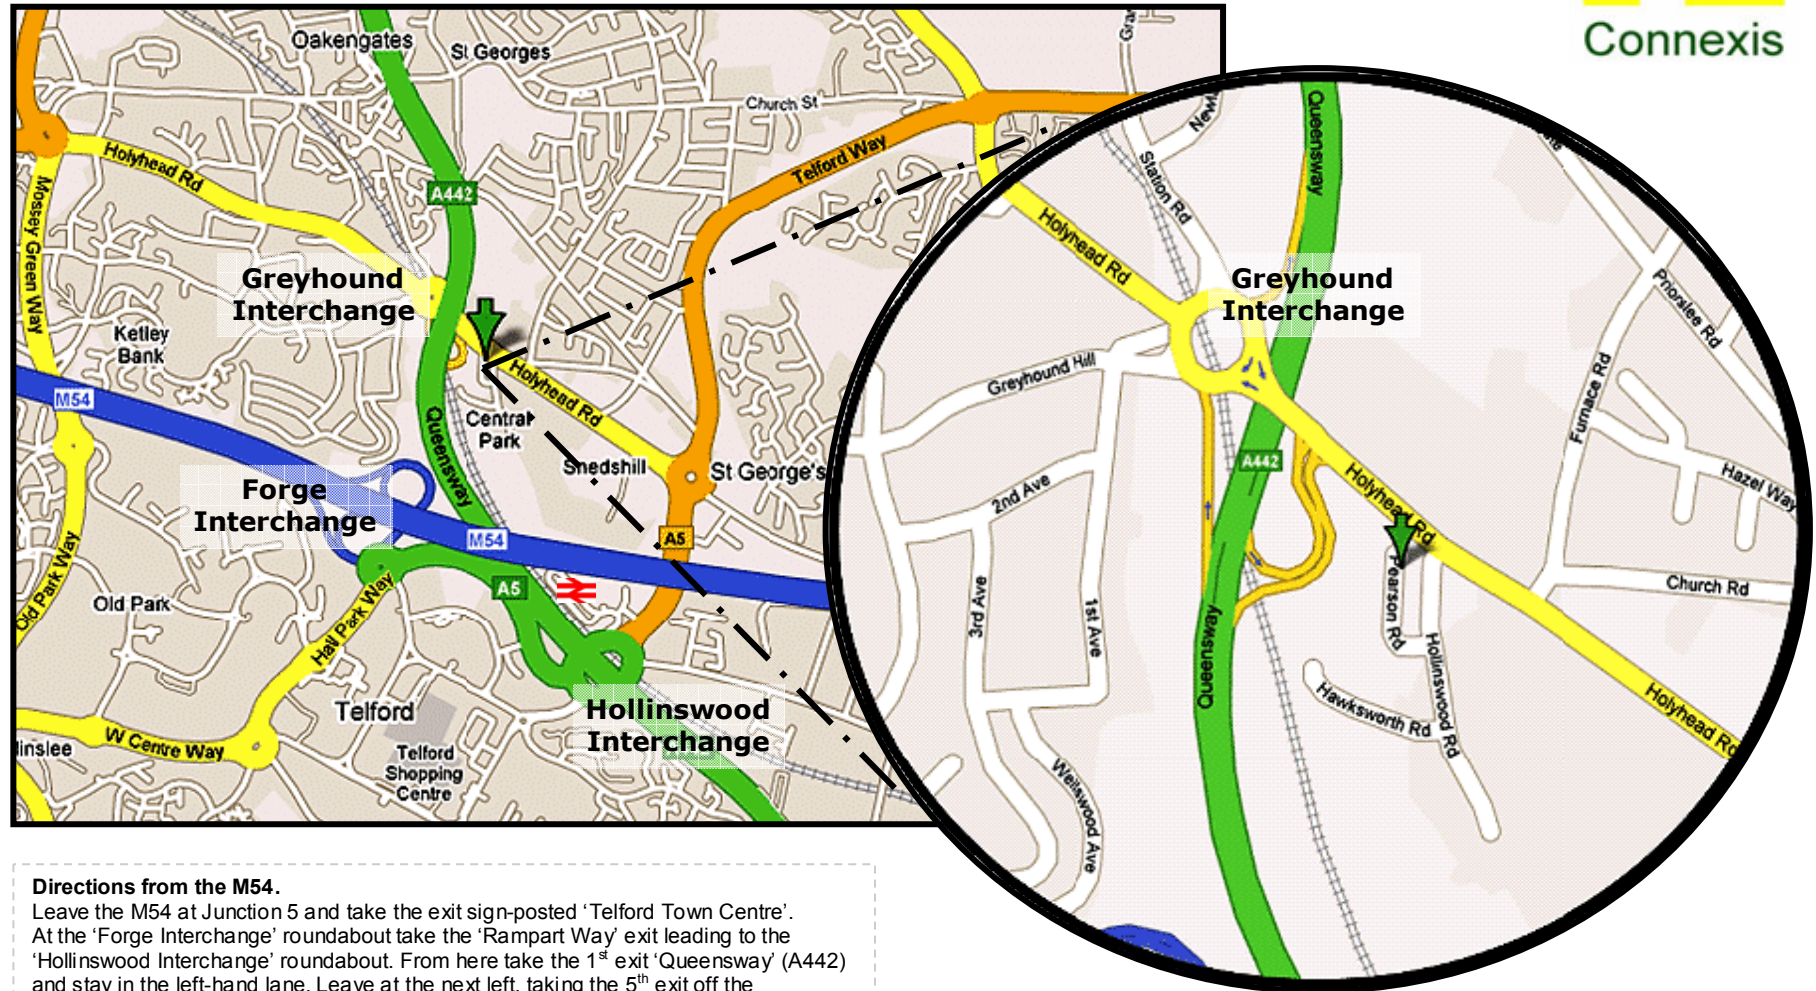

### Directions from the M54.

Leave the M54 at Junction 5 and take the exit sign-posted 'Telford Town Centre'. At the 'Forge Interchange' roundabout take the 'Rampart Way' exit leading to the 'Hollinswood Interchange' roundabout. From here take the 1<sup>st</sup> exit 'Queensway' (A442) and stay in the left-hand lane. Leave at the next left, taking the 5<sup>th</sup> exit off the 'Greyhound Interchange' roundabout onto Holyhead road. Take a right turn into Central Park and then 1<sup>st</sup> right into Pearson Road.